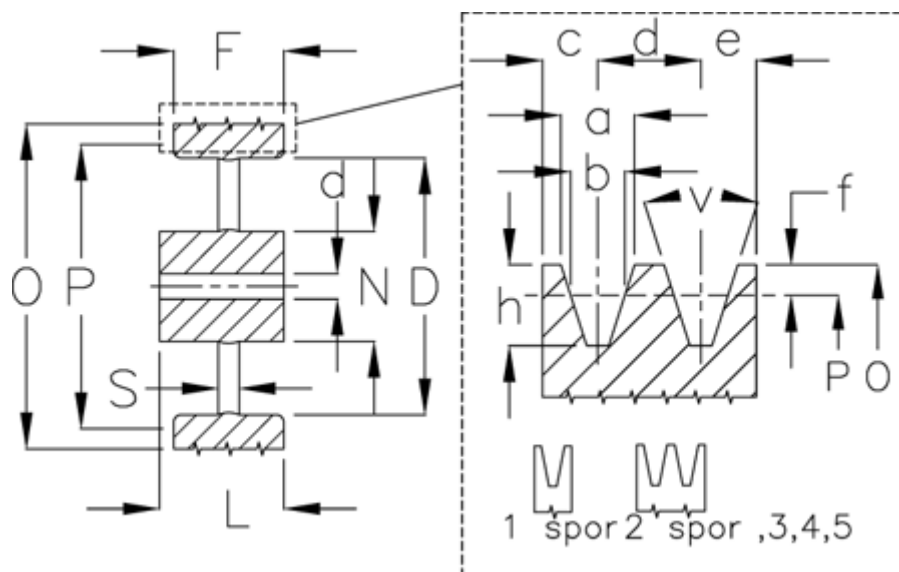

Article number: 60410322402

Description: V-belt pulley, no bore S 224/2

Measures

| | | | |
|----------------|---------|------|-----|
| D | = 198 | S | = 8 |
| d | = 20 | Type | = S |
| F | = 28.0 | | |
| L | = 40 | | |
| N | = 60 | | |
| Number of ribs | = 2 | | |
| O | = 228.0 | | |
| P | = 224 | | |